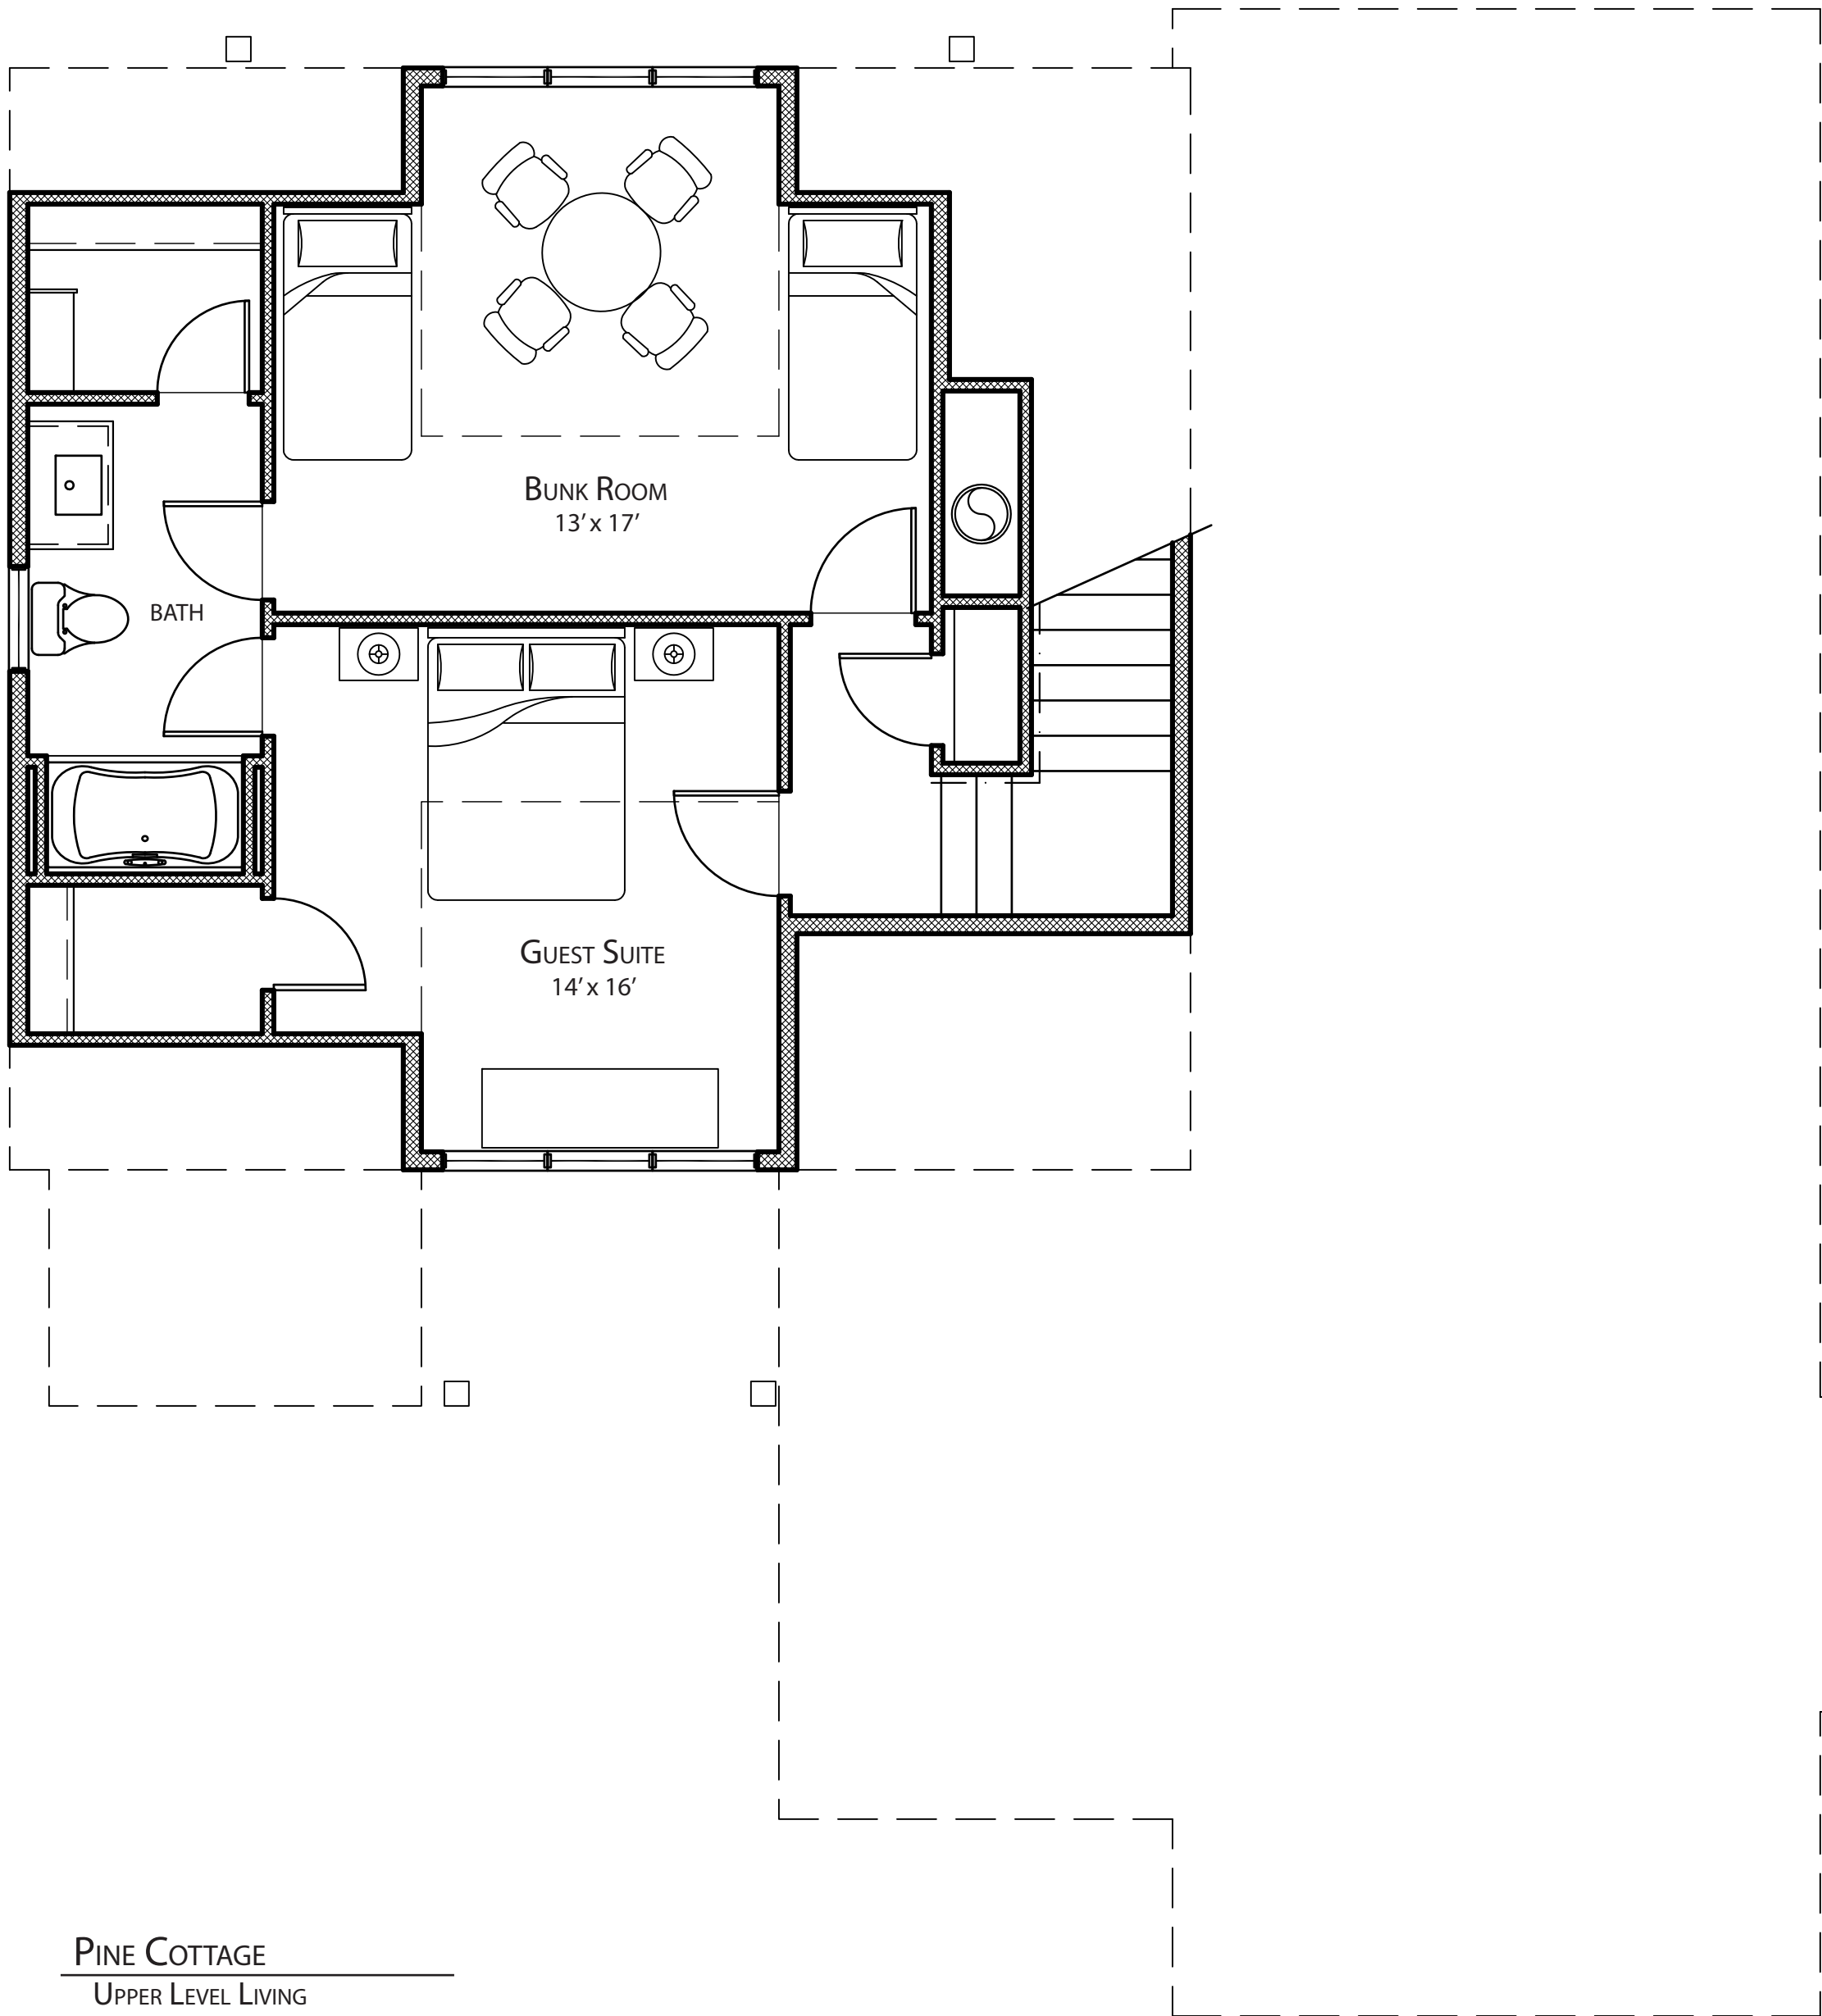

PINE COTTAGE
 MAIN LEVEL LIVING
 1,369 SF FINISHED

PINE COTTAGE
UPPER LEVEL LIVING
590 SF FINISHED