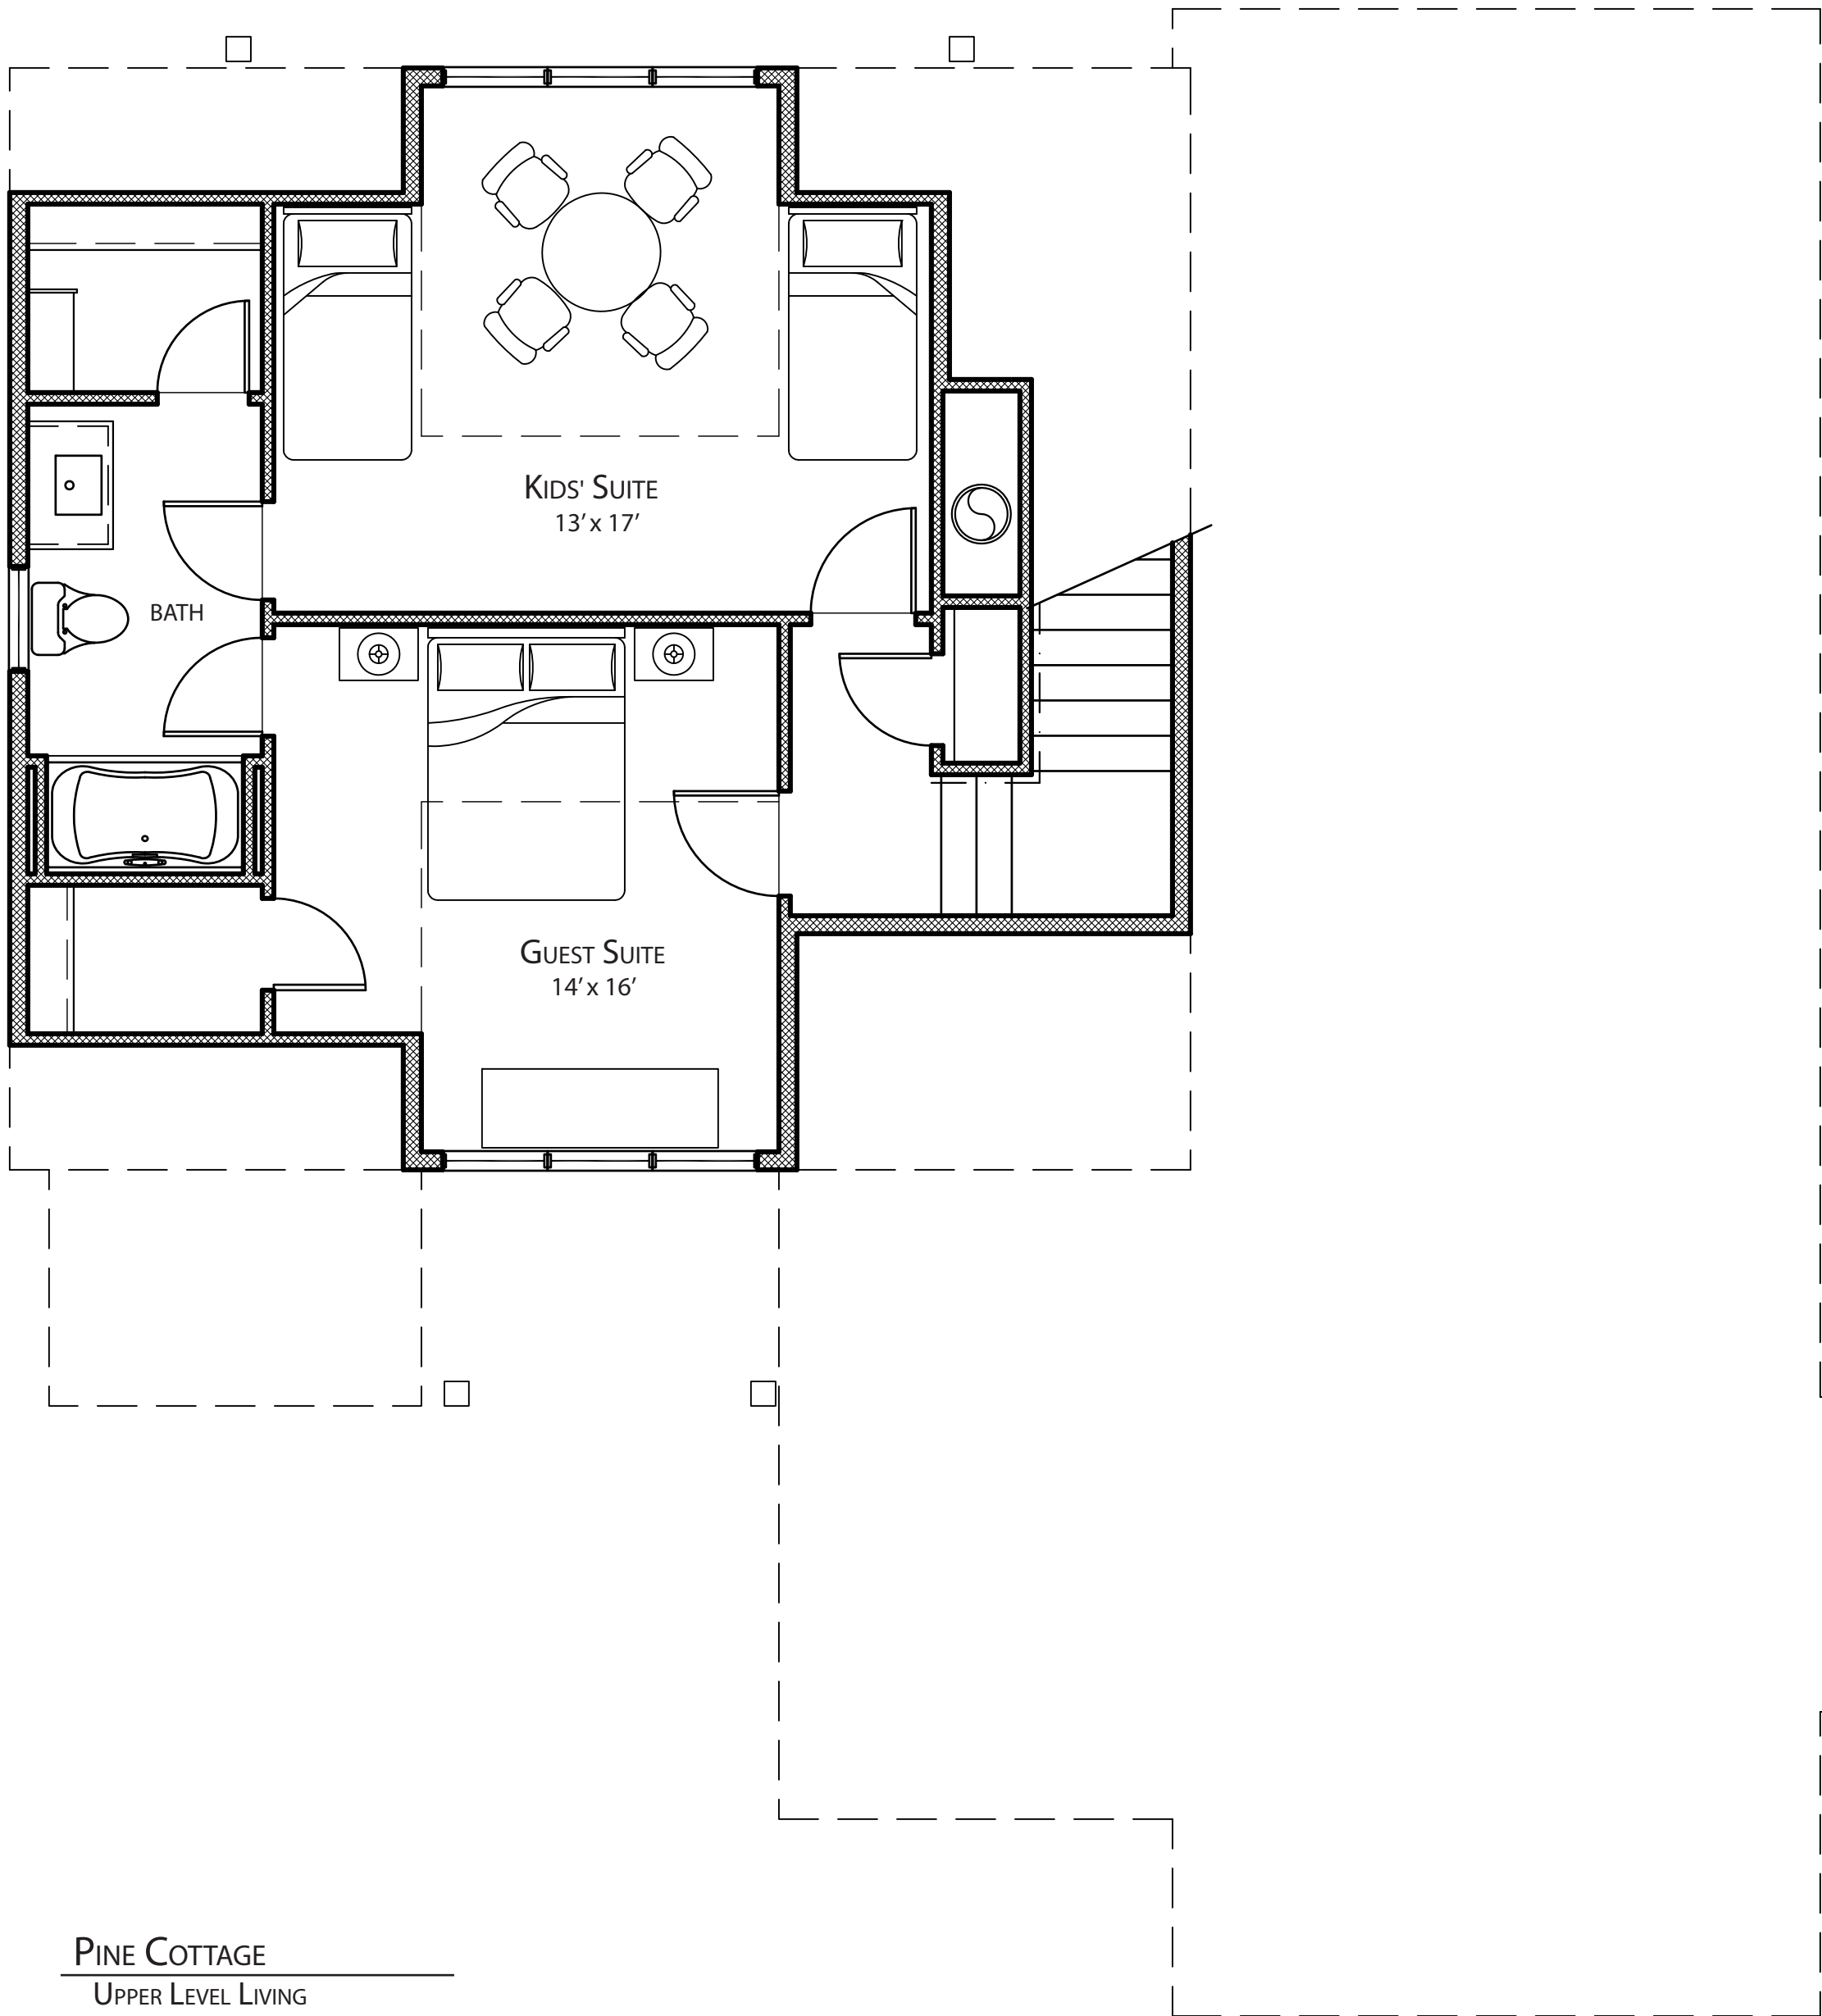

PINE COTTAGE  
MAIN LEVEL LIVING  
1,369 SF FINISHED

PINE COTTAGE  
UPPER LEVEL LIVING  
590 SF FINISHED